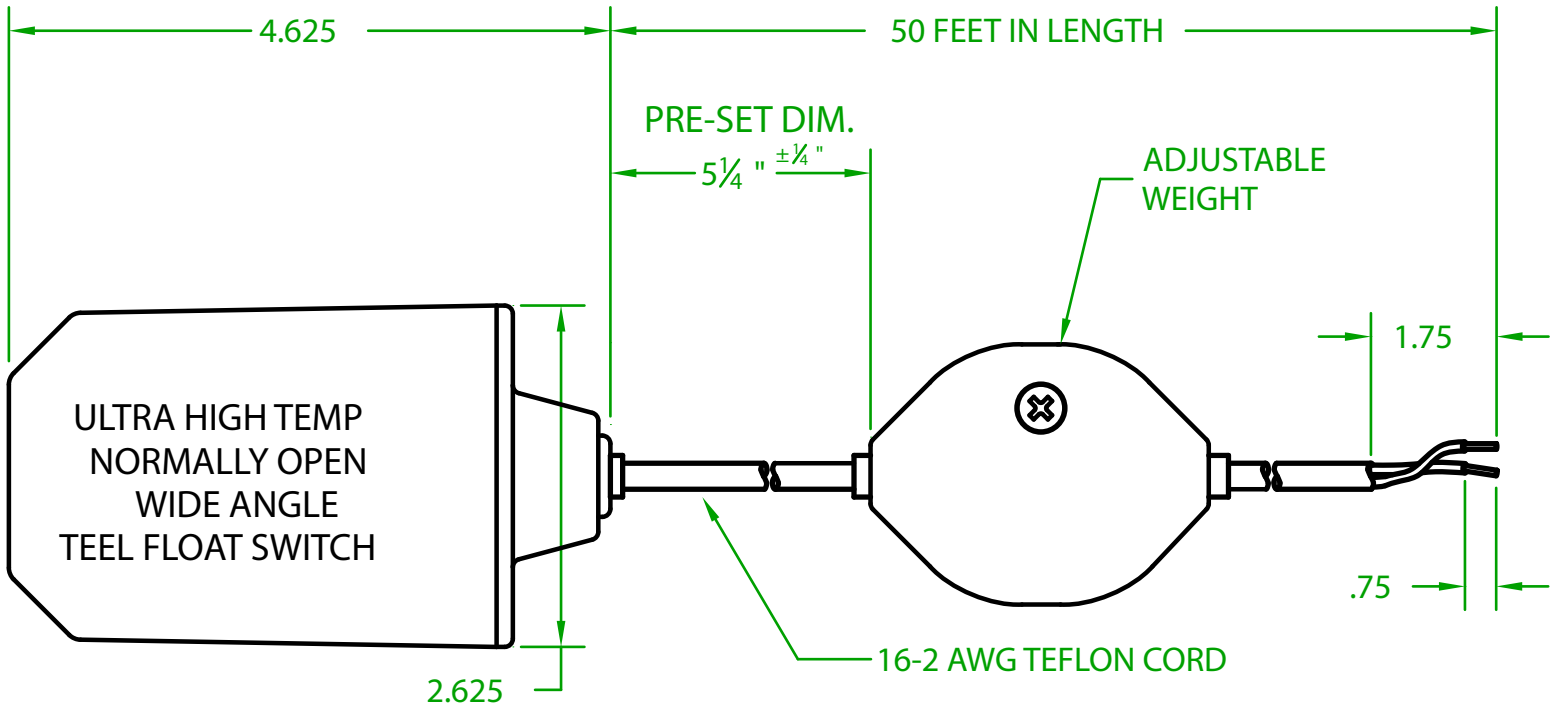

## GT3OT5000 W

OPERATING ANGLE 90°: CONTACTS CLOSE @ 45° ABOVE HORIZONTAL.  
CONTACTS OPEN @ 45° BELOW HORIZONTAL.

ELECTRICAL RATINGS: 1/2 H.P. 13 AMPS @ 120/240 VAC. 58.8 LRA

FLOAT MATERIAL: 1010 POLYCARBONATE/A.B.S. ALLOY